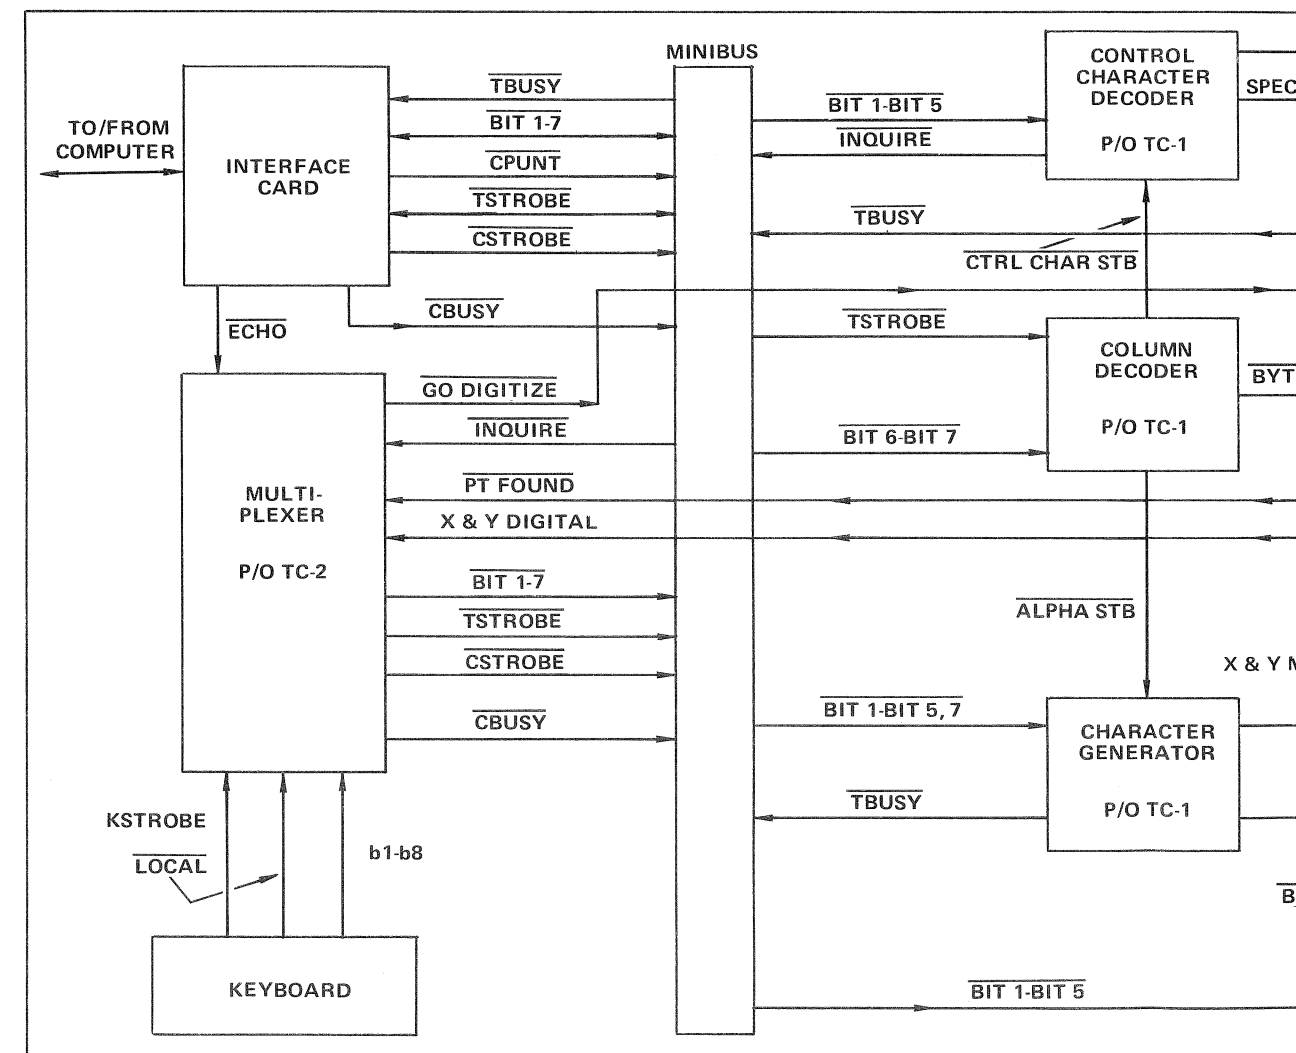

Terminal/Computer Communications Block Diagram.

Terminal Data Flow Block Diagram.

Display Interconnect Board Component Location.

1183-23

Terminal/Computer Communications Block Diagram

Terminal Data Flow Block Diagram

4010/4010-1

REV. C, APRIL 1976
1183-53

ALPHA MODE BLOCK DIAGRAM 372
RH

ALPHA MODE BLOCK DIAGRAM

4-010/4-010-1

TC-1
REV. B, APRIL 1976
1183-55

TC-2

670-1729-04 & UP GRAPHIC MODES BLOCK DIAGRAM R_H

GRAPHIC MODES BLOCK
570-1729-04 & UP

4010/4010-1

TC-1
REV. C, APRIL 1976
1183-54

TC-2

670-1729-03 & BELOW GRAPHIC MODES BLOCK DIAGRAM R_{HL}

GRAPHIC MODES BLOCK
670-1729-03 & BELOW