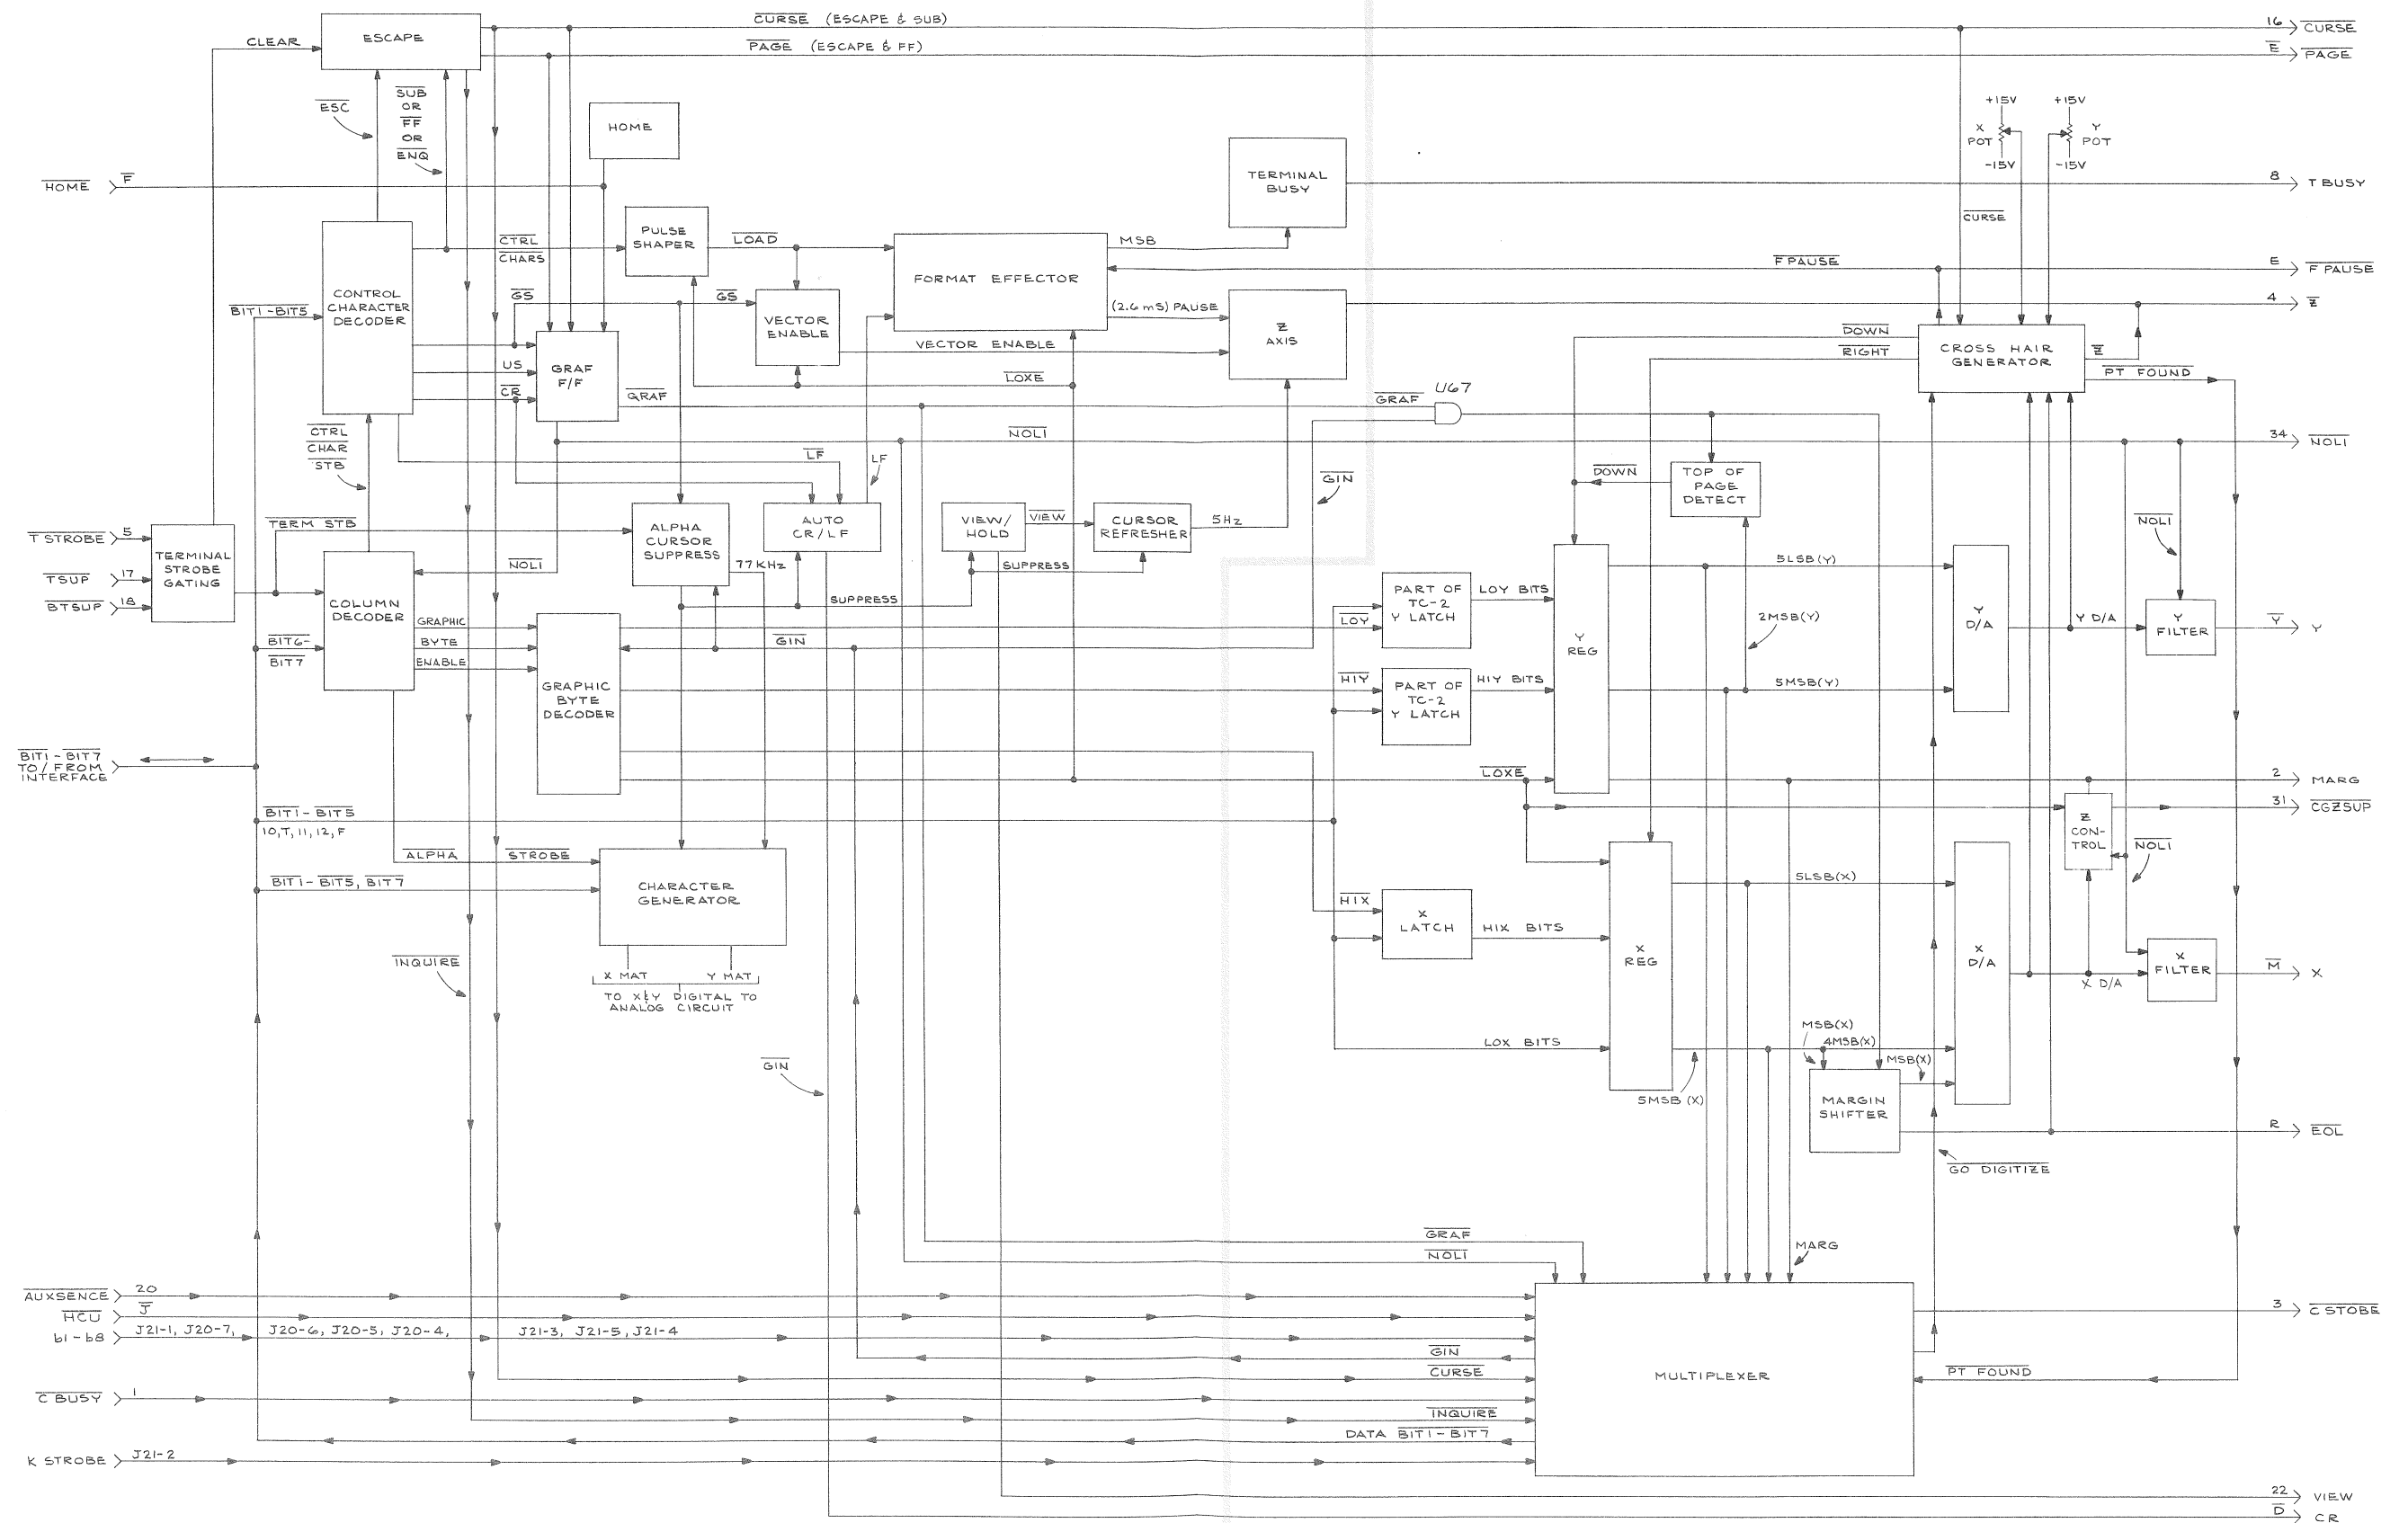

Terminal/Computer Communications Block Diagram.

Terminal Data Flow Block Diagram.

Display Interconnect Board Component Location.

1183-23

Terminal/Computer Communications Block Diagram

Terminal Data Flow Block Diagram

4010/4010-1

REV. C, APRIL 1976
1183-53

ALPHA MODE BLOCK DIAGRAM 372
RH

ALPHA MODE BLOCK DIAGRAM

4-010/4-010-1

TC-1
REV. B, APRIL 1976
1183-55

TC-2

670-1729-04 & UP GRAPHIC MODES BLOCK DIAGRAM R_H

GRAPHIC MODES BLOCK
570-1729-04 & UP

4010/4010-1

TC-1
REV. C, APRIL 1976
1183-54

TC-2

670-1729-03 & BELOW GRAPHIC MODES BLOCK DIAGRAM R_{HL}

GRAPHIC MODES BLOCK
670-1729-03 & BELOW