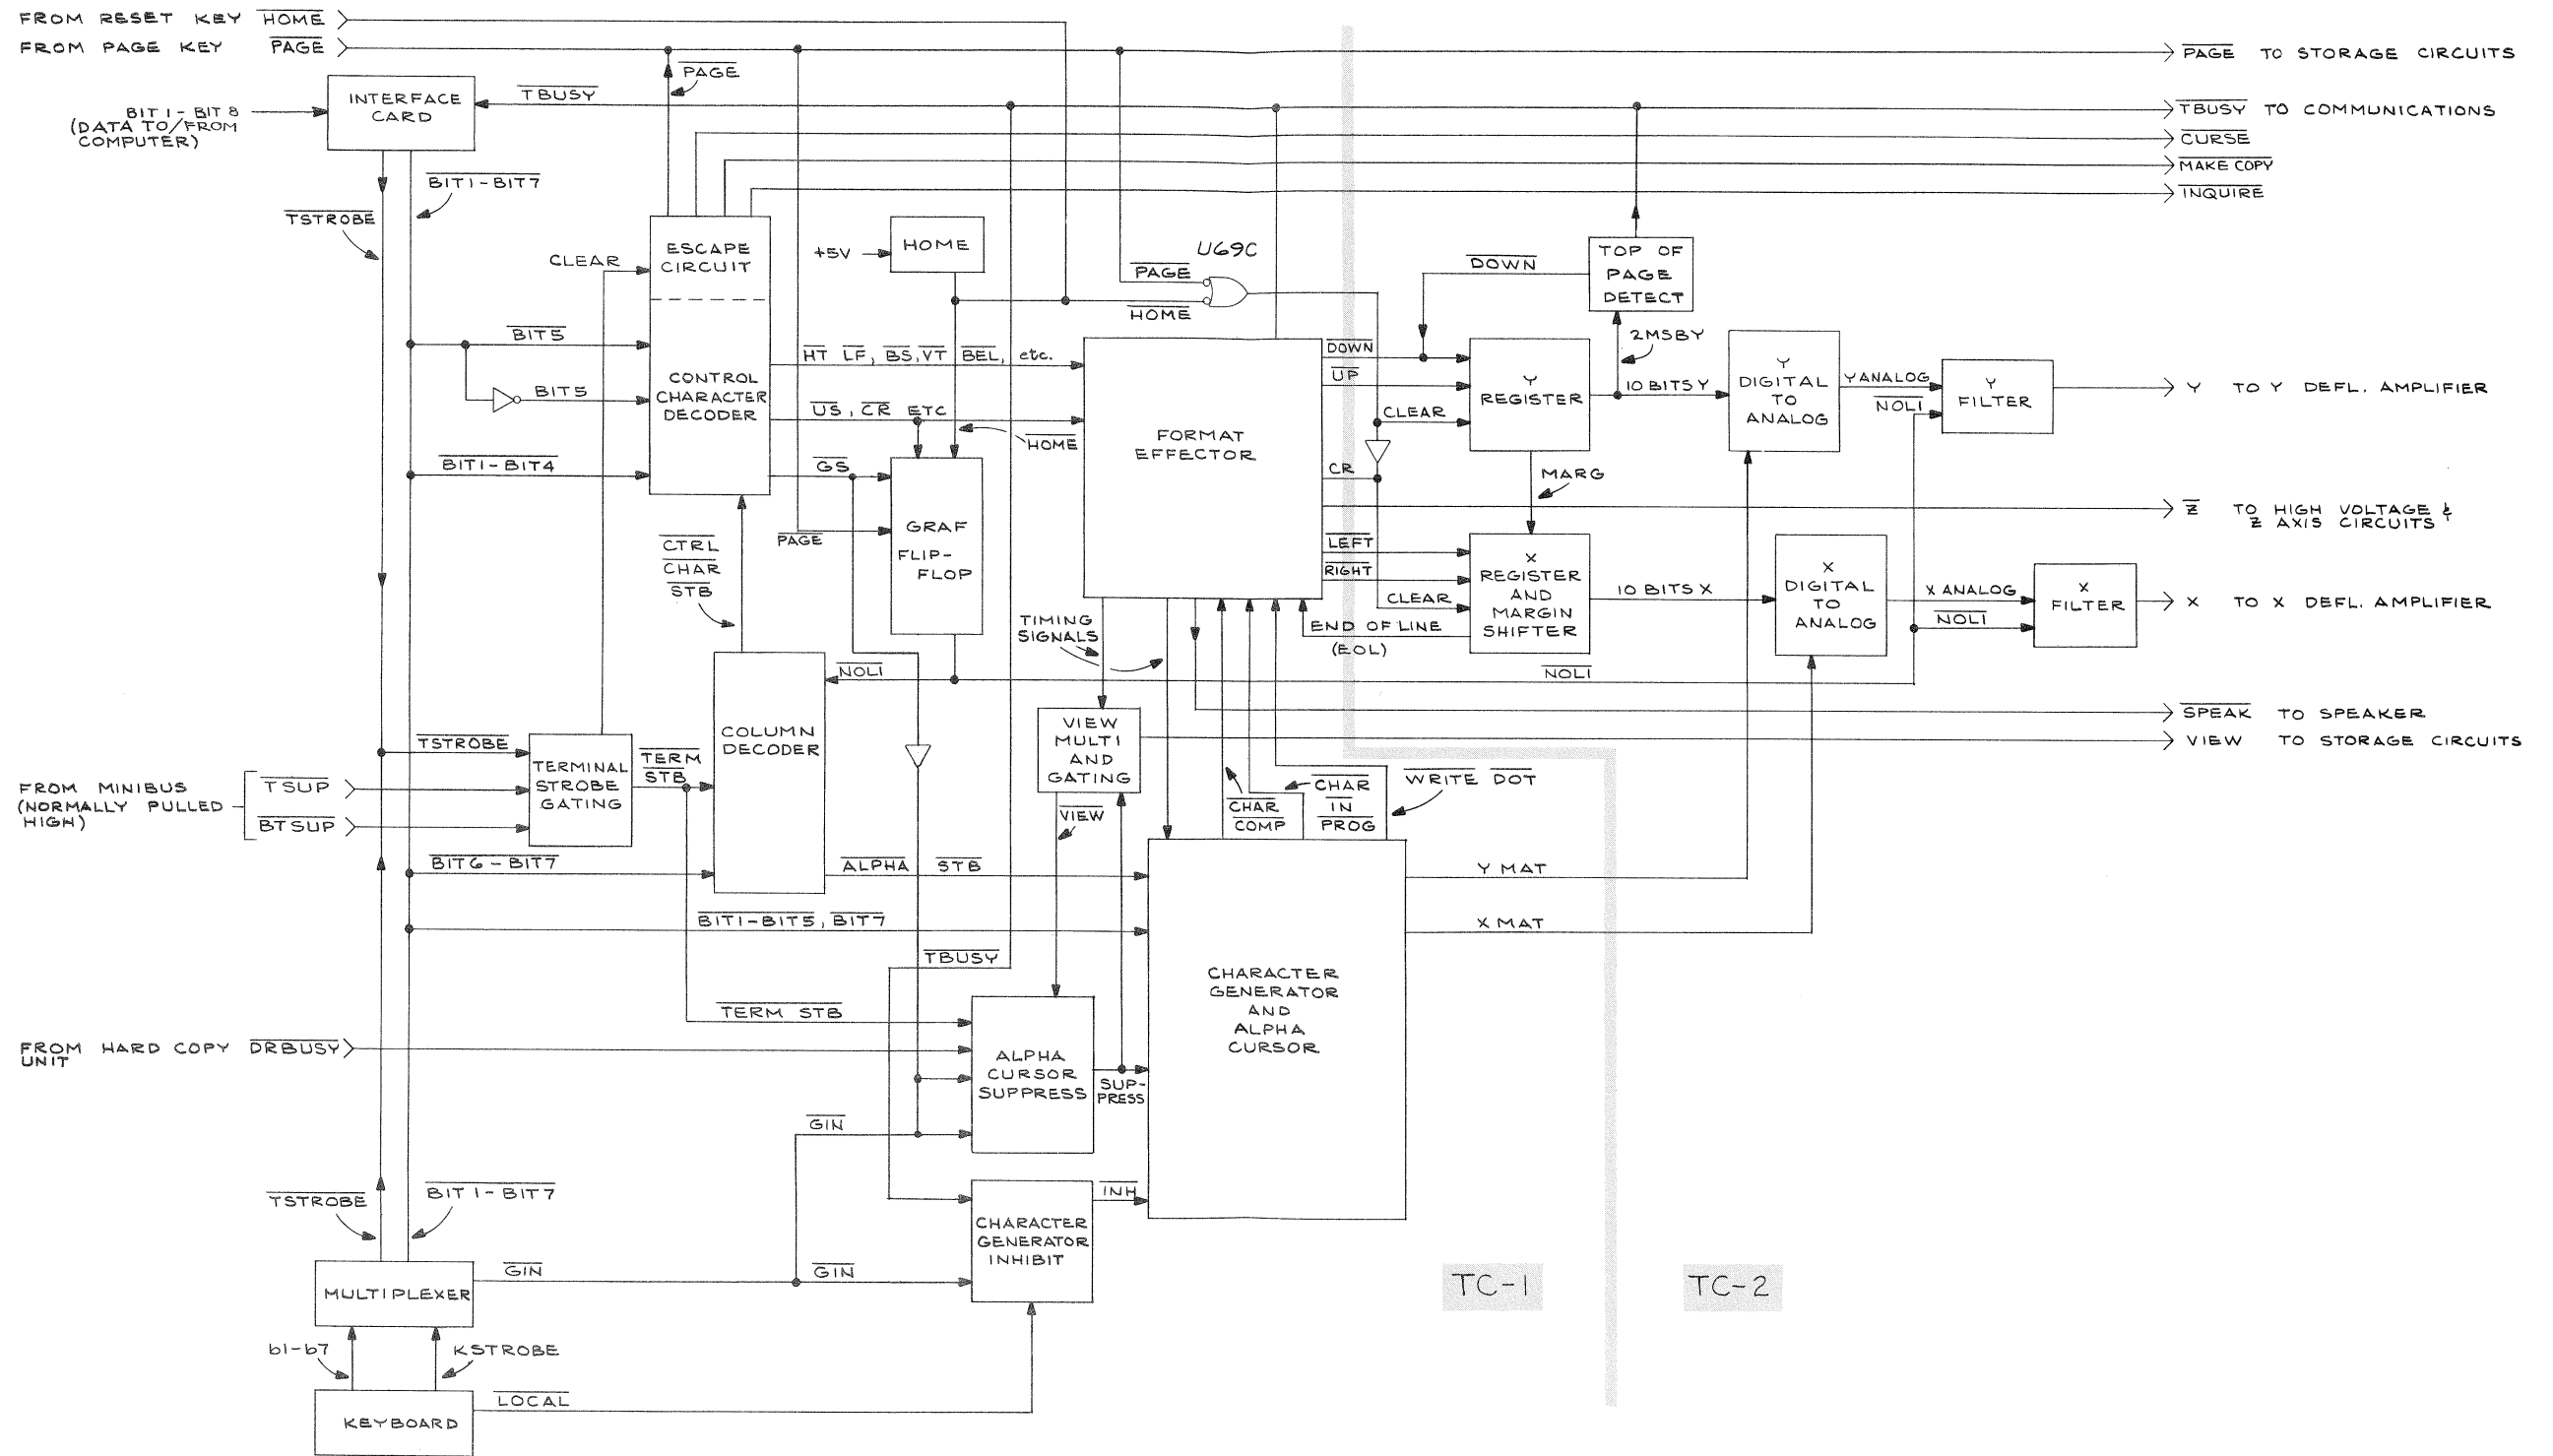

Terminal/Computer Communications Block Diagram.

Terminal Data Flow Block Diagram.

Display Interconnect Board Component Location.

1183-23

Terminal/Computer Communications Block Diagram

Terminal Data Flow Block Diagram

4010/4010-1

REV. C, APRIL 1976
1183-53

ALPHA MODE BLOCK DIAGRAM 372
RH

ALPHA MODE BLOCK DIAGRAM

4-010/4-010-1

TC-1
REV. B, APRIL 1976
1183-55

TC-2

670-1729-04 & UP GRAPHIC MODES BLOCK DIAGRAM R_H

GRAPHIC MODES BLOCK
570-1729-04 & UP

4010/4010-1

TC-1
REV. C, APRIL 1976
1183-54

TC-2

670-1729-03 & BELOW GRAPHIC MODES BLOCK DIAGRAM R_{HL}

GRAPHIC MODES BLOCK
670-1729-03 & BELOW