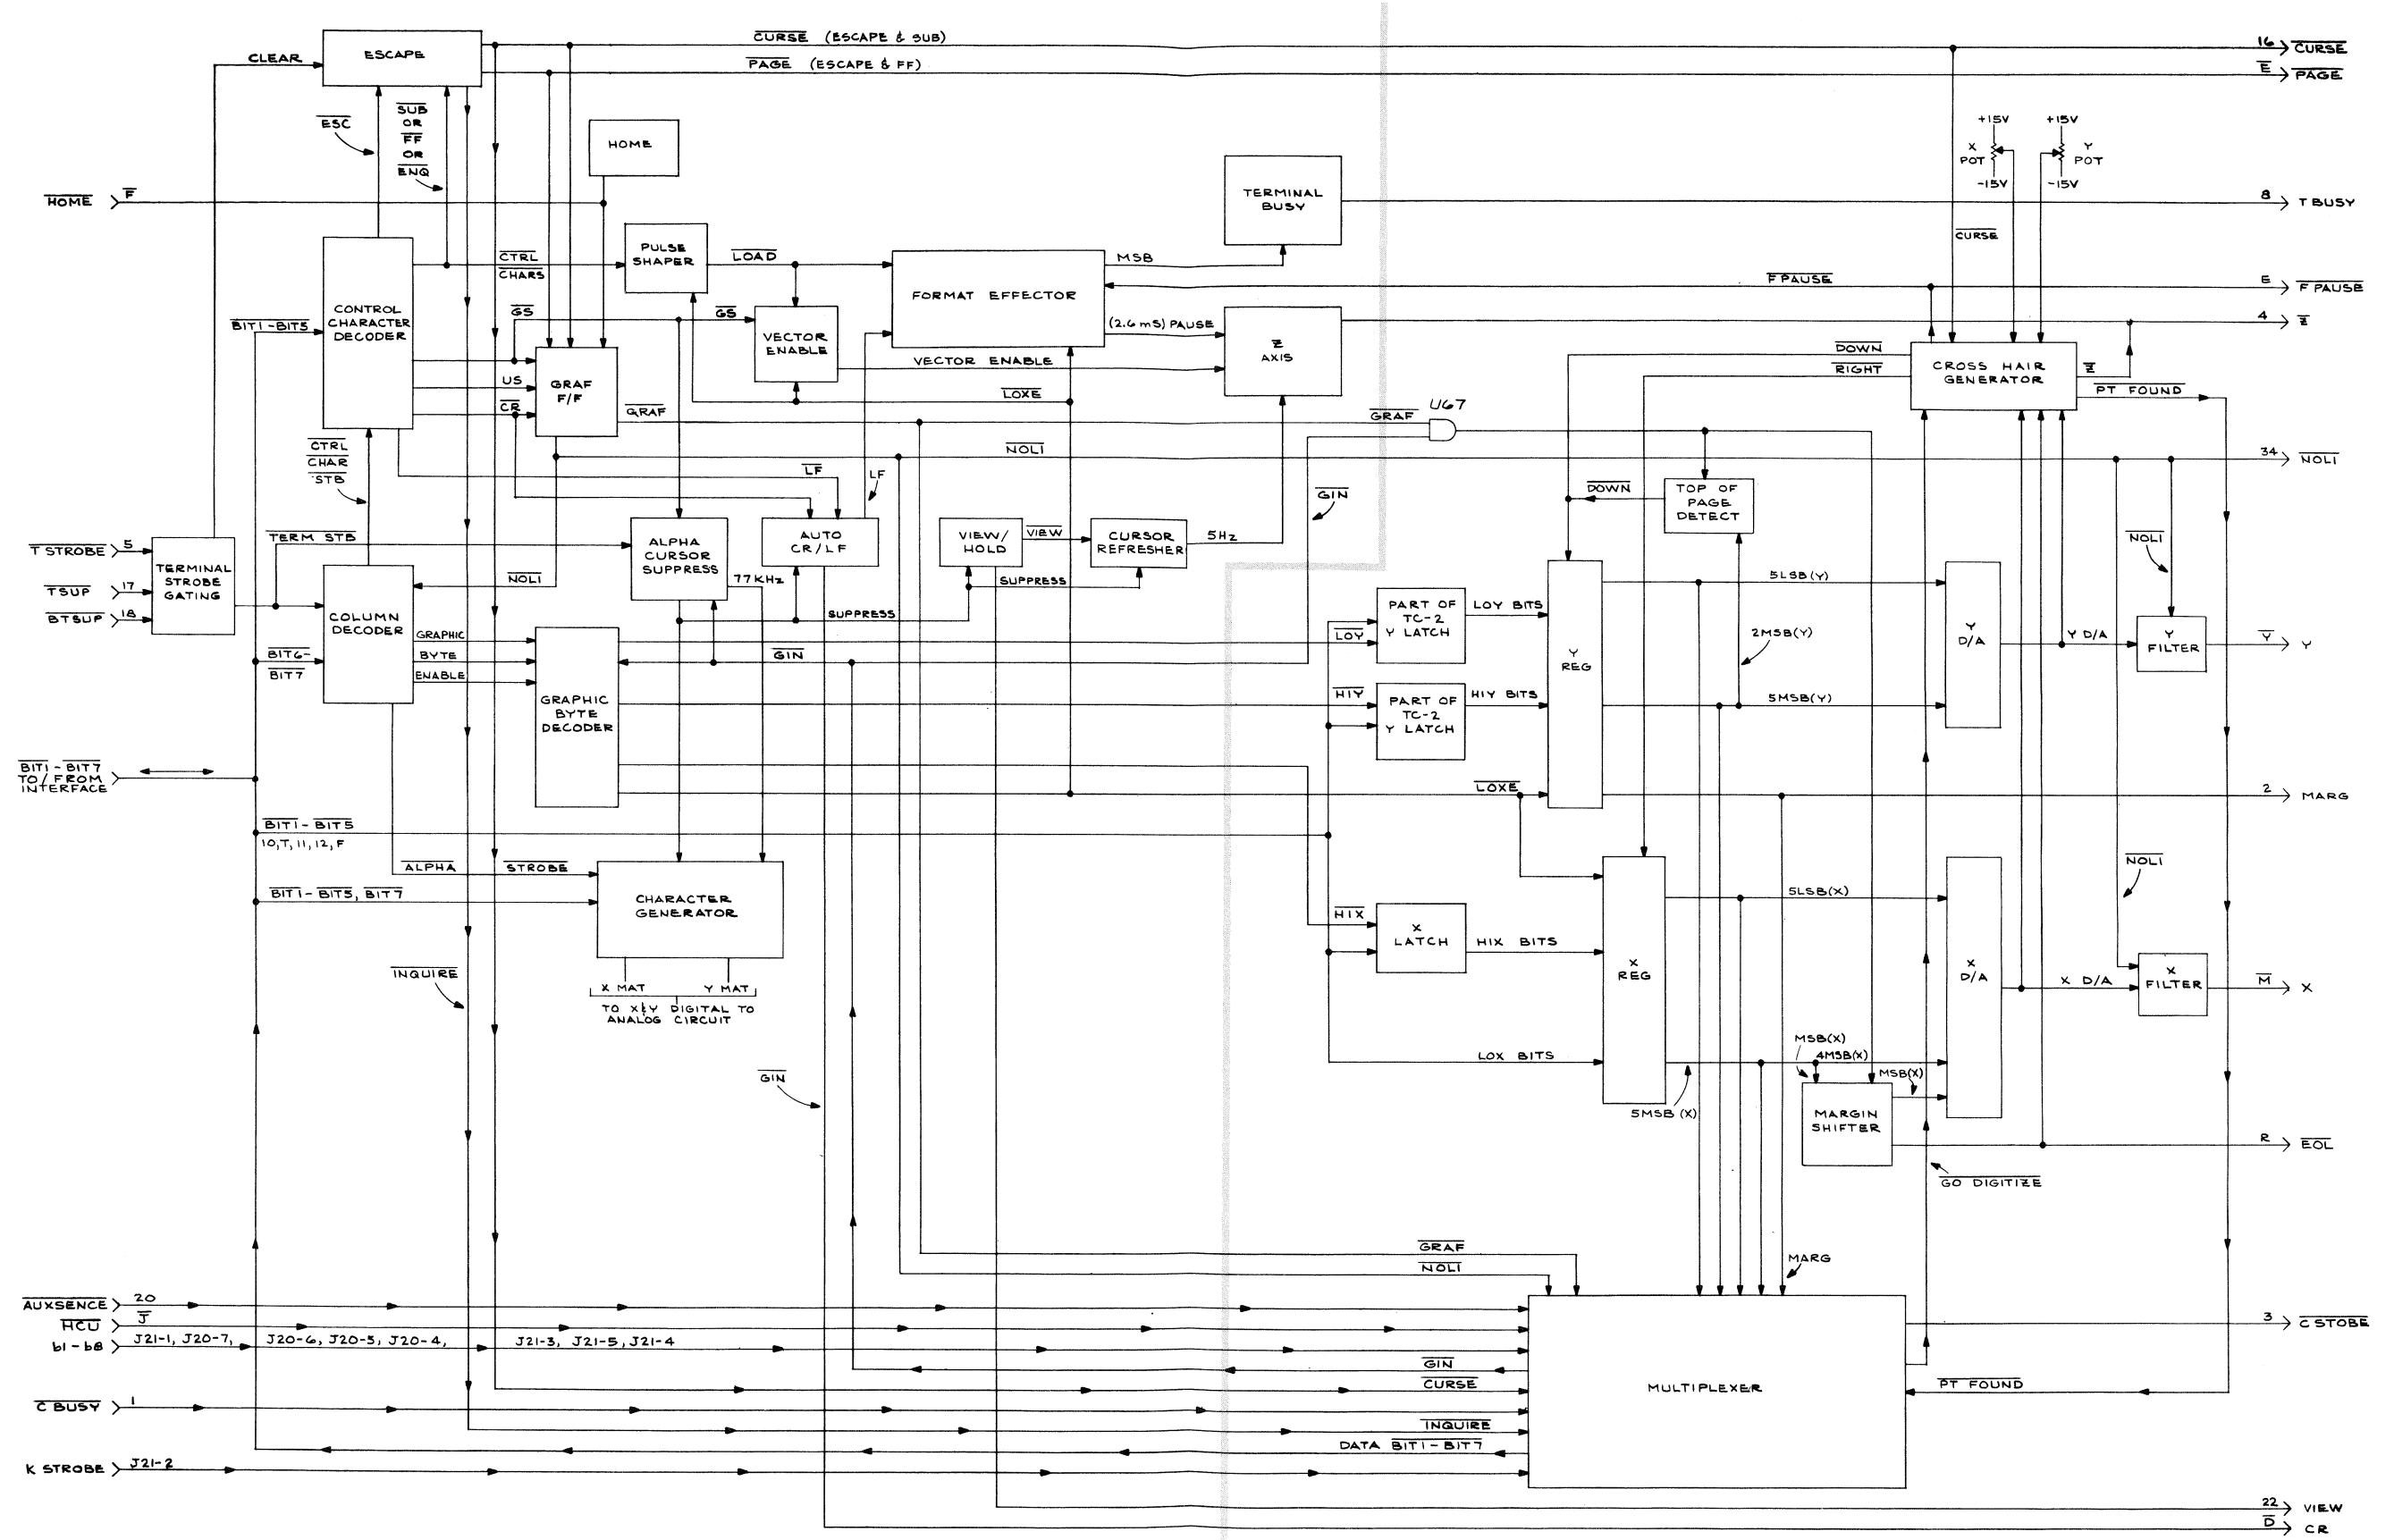

Terminal/Computer Communications Block Diagram.

Terminal Data Flow Block Diagram.

Display Interconnect Board Component Location.

1183-23

Terminal/Computer Communications Block Diagram

Terminal Data Flow Block Diagram

4010/4010-1

REV. C, APRIL 1976
1183-53

ALPHA MODE BLOCK DIAGRAM 372
RH

ALPHA MODE BLOCK DIAGRAM

4-010/4-010-1

TC-1
REV. B, APRIL 1976
1183-55

TC-2

670-1729-04 & UP GRAPHIC MODES BLOCK DIAGRAM R_H

GRAPHIC MODES BLOCK
570-1729-04 & UP

4010/4010-1

TC-1
REV. C, APRIL 1976
1183-54

TC-2

670-1729-03 & BELOW GRAPHIC MODES BLOCK DIAGRAM R_{HL}

GRAPHIC MODES BLOCK
670-1729-03 & BELOW